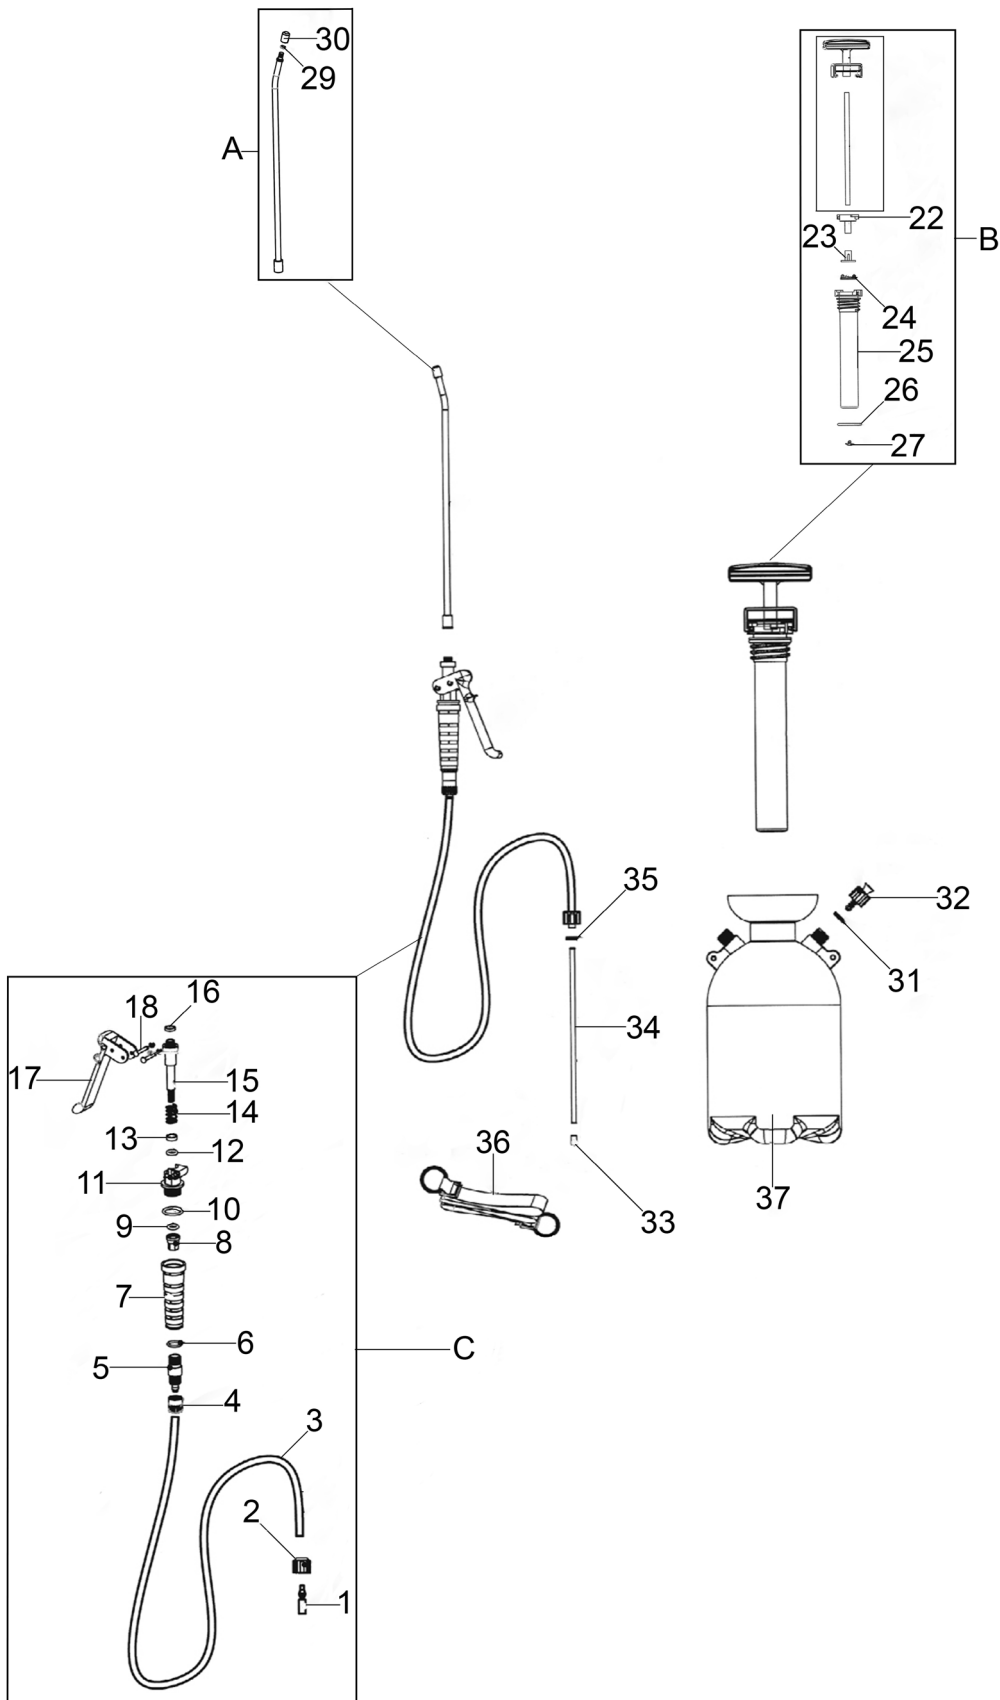

Parts Information:
Pressure Sprayer 8L
Model No: SS3

NOTE: It is our policy to continually improve products and as such we reserve the right to alter data, specifications and component parts without prior notice. There may be alternative versions of this product, please contact us should you require this information.

Sealey Group, Kempson Way, Suffolk Business Park, Bury St Edmunds, Suffolk. IP32 7AR

01284 757500

sales@sealey.co.uk

www.sealey.co.uk

TM

Parts Information: Pressure Sprayer 8L Model No: SS3

Item	Part No.	Description
1	SS2.01	Insert
2	SS2.02	Plastic Nut
3	SS2.03	Flexible Hose Ø9mm x Ø5.5mm x 1200mm
4	SS2.04	Connector
5	SS2.05	Adaptor
6	SS2.06	O-Ring (15.81 x 10.95 x 2.43mm)
7	SS2.07	Grip
8	SS2.08	Grip Insert
9	SS2.09	O-Ring (15.15 x 8.09 x 3.53mm)
10	SS2.10	O-Ring (26.87 x 20.86 x 3.01mm)
11	SS2.11	Pivot Block
12	SS2.12	O-Ring (15.03 x 7.97 x 3.53mm)
13	SS2.13	Sleeve
14	SS2.14	Compression Spring Ø14.8mm
15	SS2.15	Plunger
16	SS2.16	Sleeve
17	SS2.17	Trigger
18	SS2.18	Pin
22	SS2.22	Pump Valve

Item	Part No.	Description
23	SS2.23	Bush
24	SS2.24	Cap
25	SS2.25	Pump Barrel
26	SS2.26	O-Ring (38.31 x 30.31 x 4mm)
27	SS2.27	Plug
29	SA77SV4-19	O-Ring (8.03 x 4.47 x 1.78mm)
30	SS2.30	Nozzle
31	SS2.31	Sealing Ring 10.4mm ID
32	SS2.32	Pressure Relief Valve
33	SS2.33	Filter
34	SS2.34	Vacuum Tube
35	SS2.35	Sealing Ring 10.2mm ID
36	SS2.36	Straps
37	SS3.37	Reservoir Tank (8L)
A	SS2.A	Lance Assembly (Parts 28-30)
B	SS2.B	Pump Assembly (Parts 20-27)
C	SS2.C	Trigger Assembly (Parts 1-18)
--	SS2.19	E-Clip 3.5mm ID. (Not Shown)